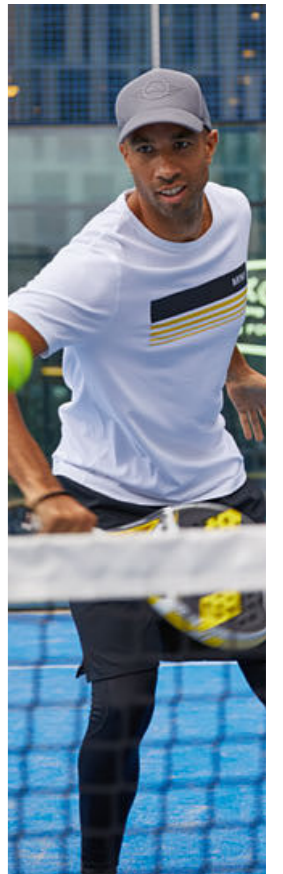

100% algodão (orgânico)

Island/Preto/Branco
XXS-XL 80 14 5A0A751-56
Cinza/Energetic Yellow/Branco
XXS-XL 80 14 5A0A758-63

100% algodão (orgânico)

Branco/Energetic Yellow/Preto
XXS-XL 80 14 5A0A765-70
Preto/Energetic Yellow/Branco
XXS-XL 80 14 5A0A772-77

100% algodão (orgânico)

Island
XXS-XL 80 14 5A0A779-84
Cinza
XXS-XL 80 14 5A0A786-91

100% poliéster

Preto
XXS-XL 80 14 5A0A793-98